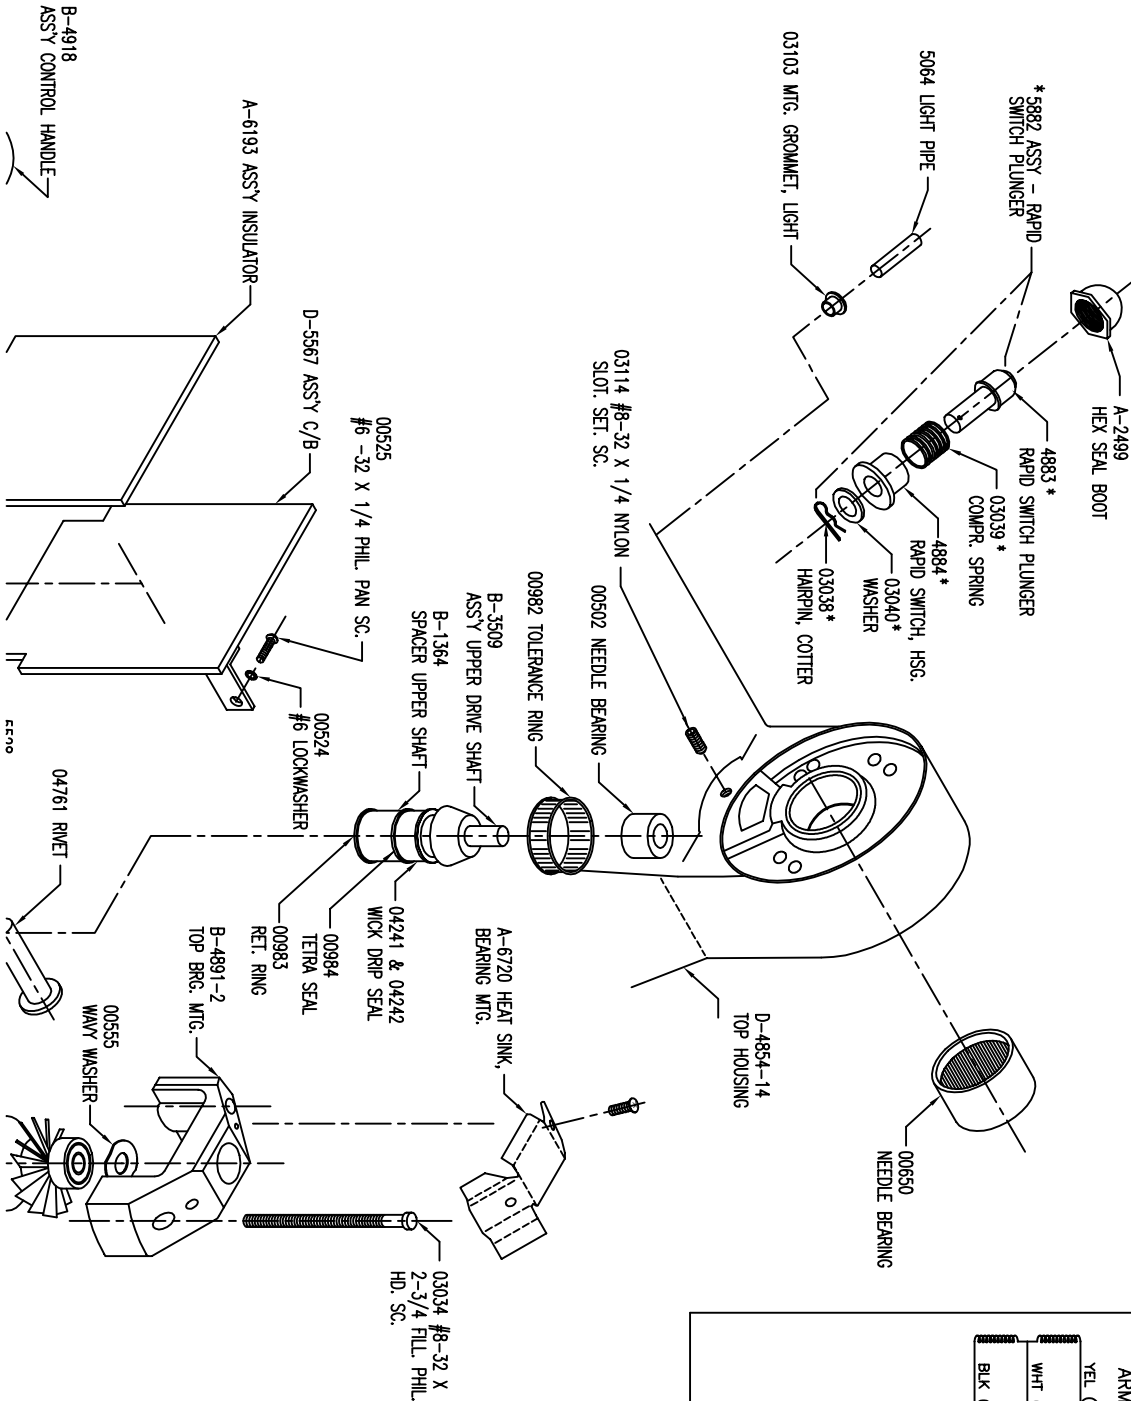

DWG. NO. : 6293

TYPE 150 SERVO DRIVE

7-02

0800-80167

PLEASE NOTE OVERLAP BETWEEN PAGES!

PLEASE NOTE OVERLAP BETWEEN PAGES!

PLEASE NOTE OVERLAP BETWEEN PAGES!