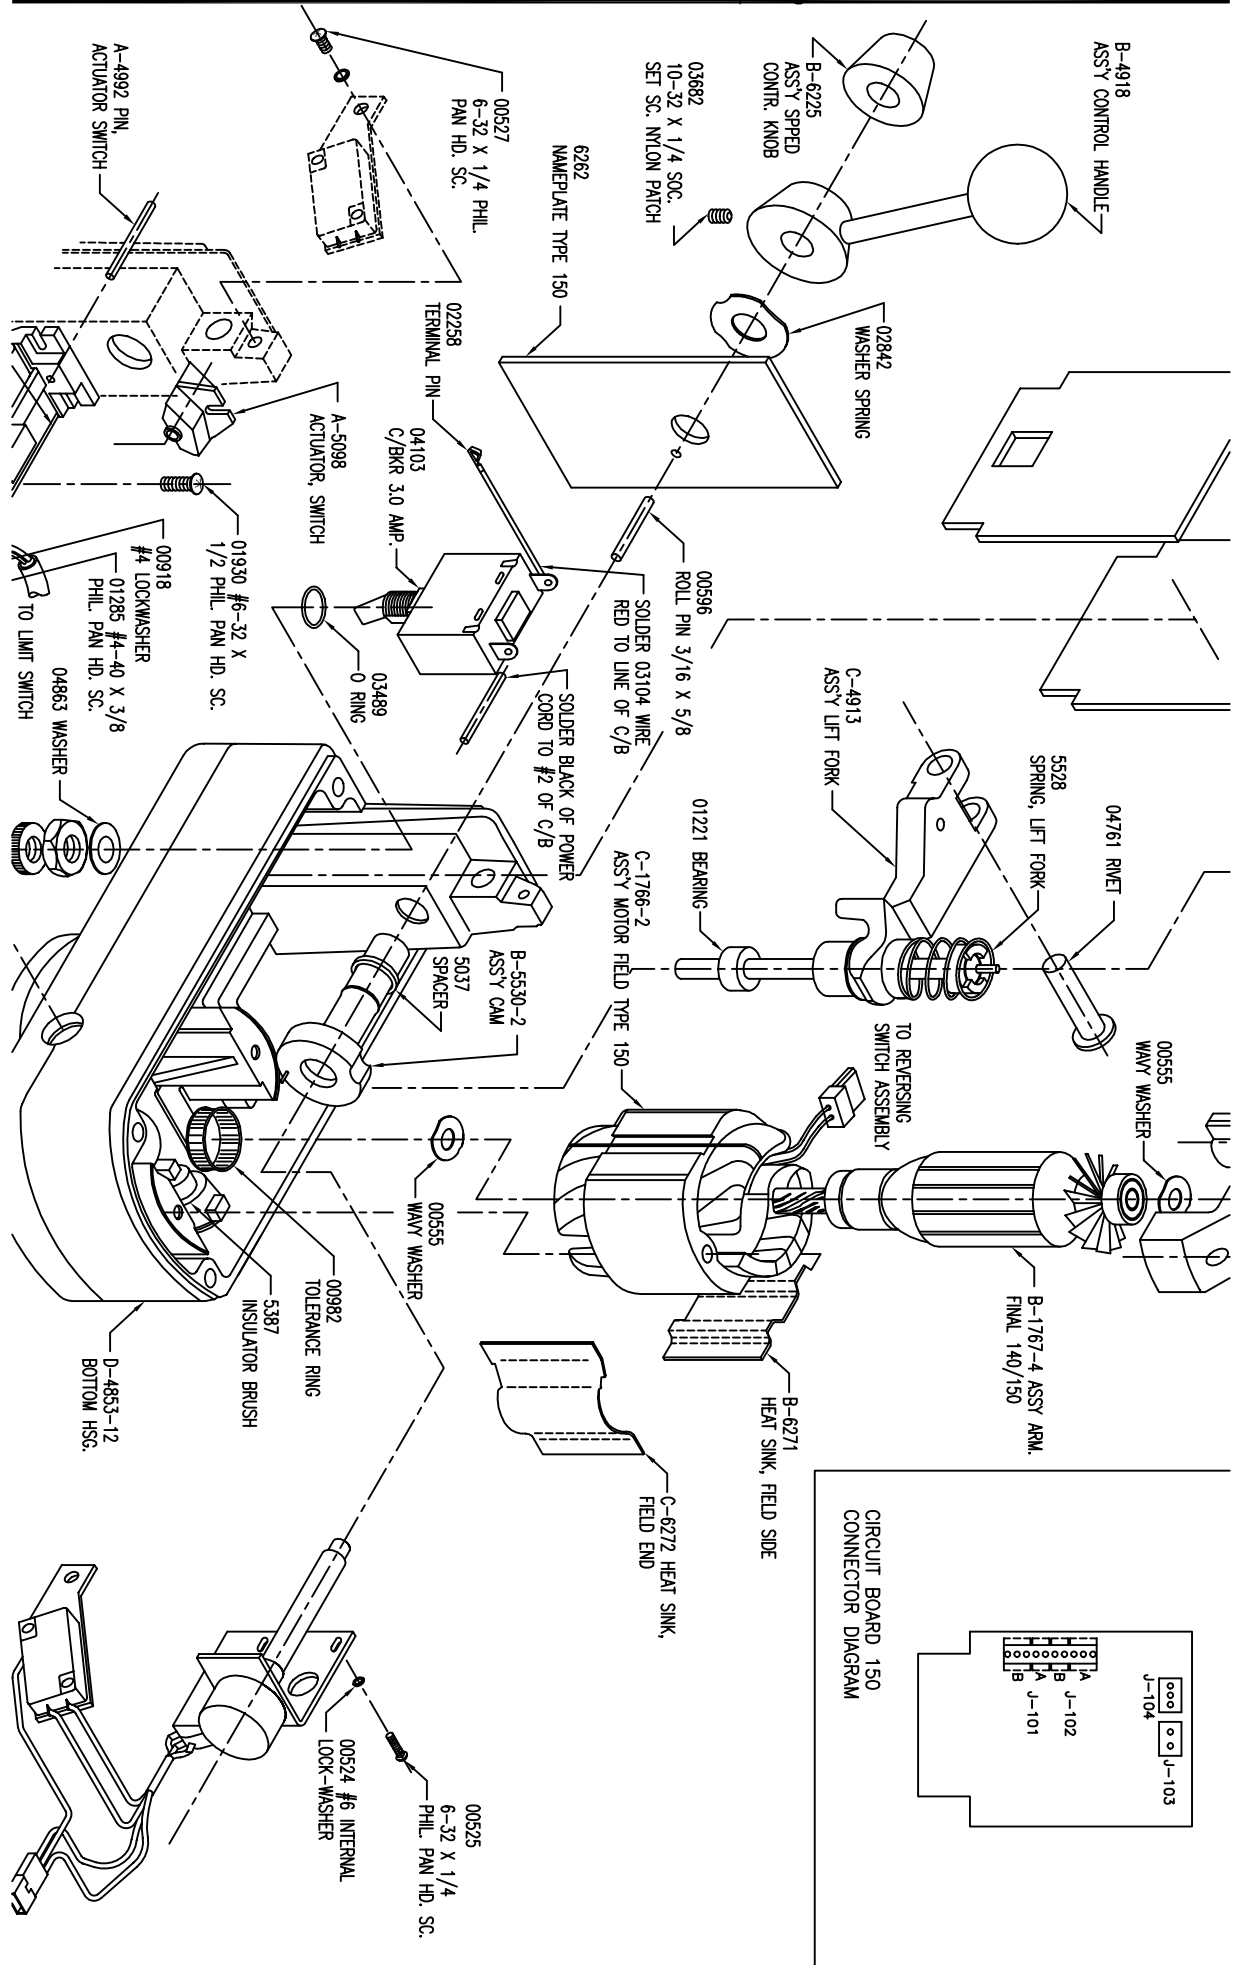

DWG. NO. : 6293

TYPE 150 SERVO DRIVE

7-02

0800-80167

PLEASE NOTE OVERLAP BETWEEN PAGES!

PLEASE NOTE OVERLAP BETWEEN PAGES!

PLEASE NOTE OVERLAP BETWEEN PAGES!