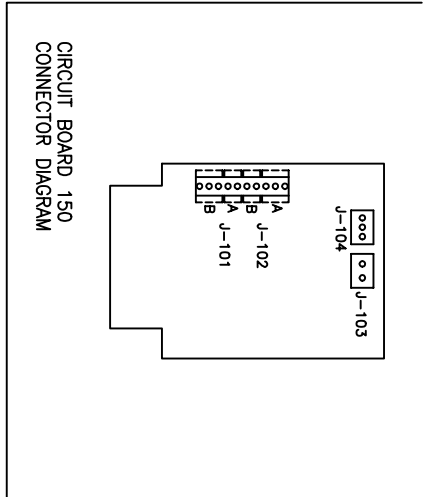

DWG. NO. : 6293

TYPE 150 SERVO DRIVE

7-02

0800-80167

PLEASE NOTE OVERLAP BETWEEN PAGES!

PLEASE NOTE OVERLAP BETWEEN PAGES!

PLEASE NOTE OVERLAP BETWEEN PAGES!