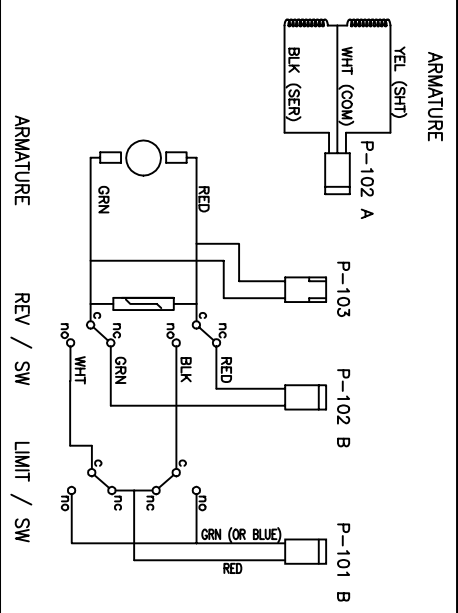

DWG. NO. : 6293

TYPE 150 SERVO DRIVE

7-02

0800-80167

PLEASE NOTE OVERLAP BETWEEN PAGES!

PLEASE NOTE OVERLAP BETWEEN PAGES!

PLEASE NOTE OVERLAP BETWEEN PAGES!