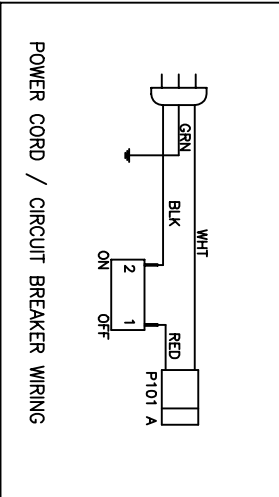

DWG. NO. : 6293

TYPE 150 SERVO DRIVE

7-02

0800-80167

PLEASE NOTE OVERLAP BETWEEN PAGES!

PLEASE NOTE OVERLAP BETWEEN PAGES!

PLEASE NOTE OVERLAP BETWEEN PAGES!