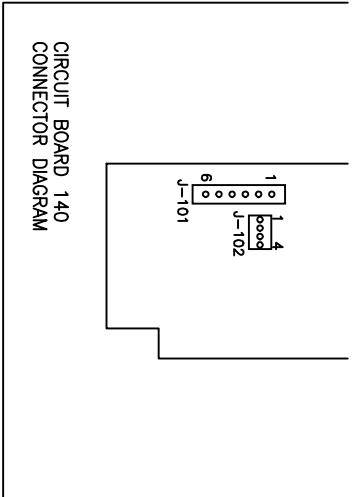

DWG. NO. : 6292

0800-80166

PLEASE NOTE OVERLAP BETWEEN PAGES!

TYPE 140 SERVO DRIVE

7-02

PLEASE NOTE OVERLAP BETWEEN PAGES!

PLEASE NOTE OVERLAP BETWEEN PAGES!