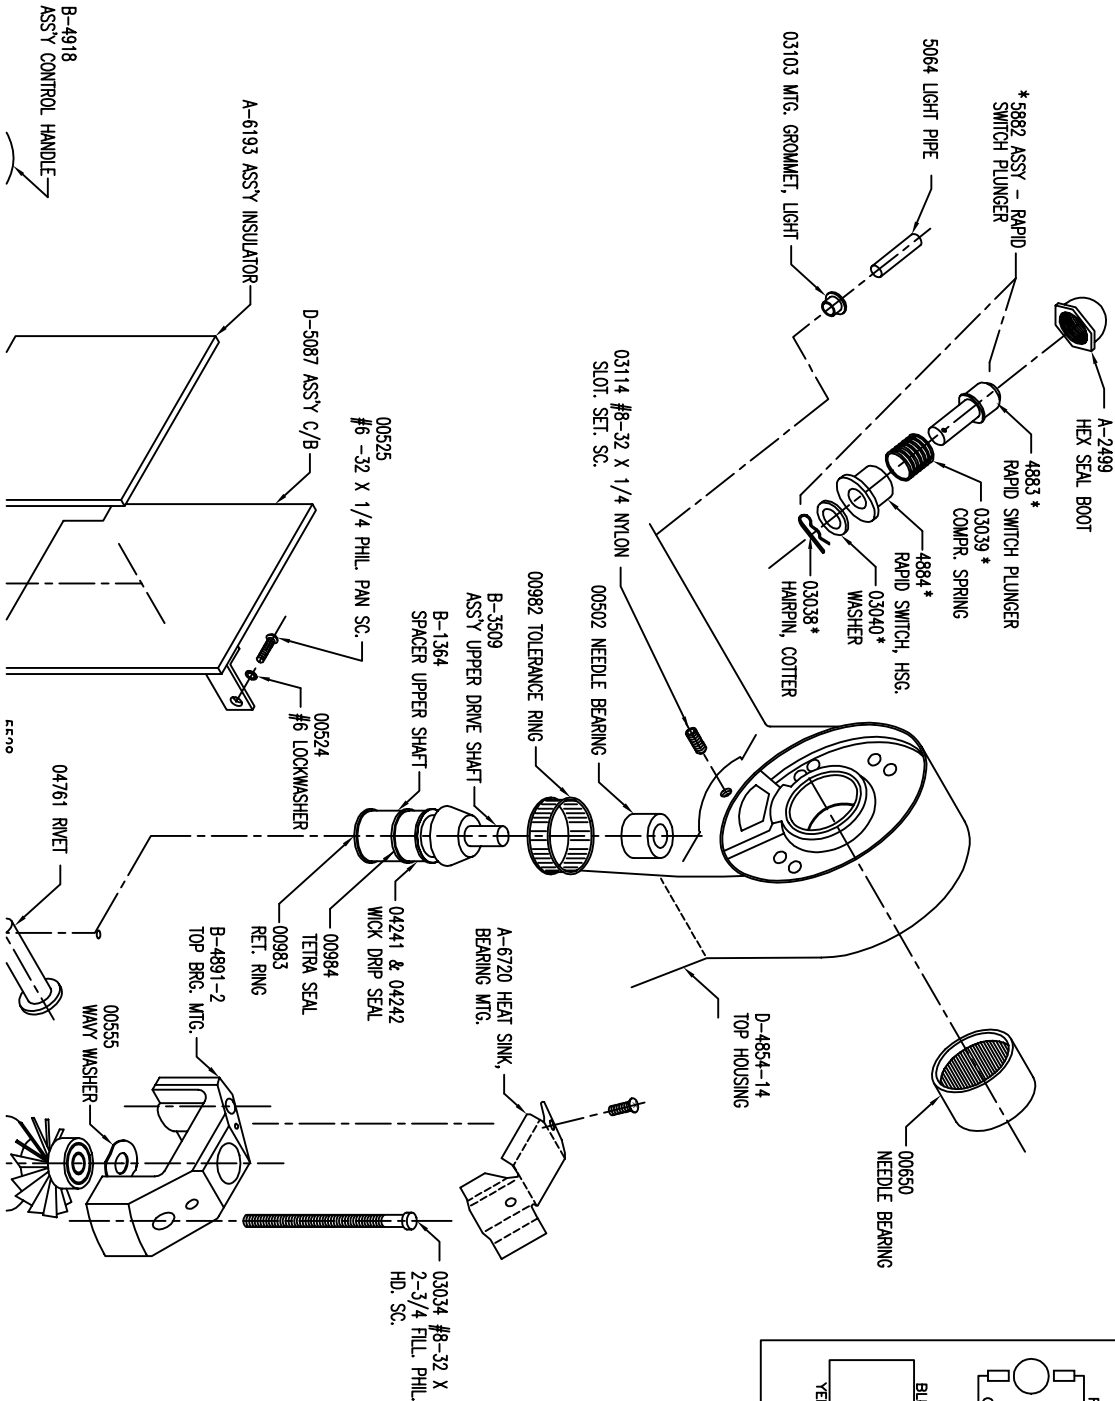

DWG. NO. : 6292

0800-80166

PLEASE NOTE OVERLAP BETWEEN PAGES!

TYPE 140 SERVO DRIVE

7-02

PLEASE NOTE OVERLAP BETWEEN PAGES!

PLEASE NOTE OVERLAP BETWEEN PAGES!