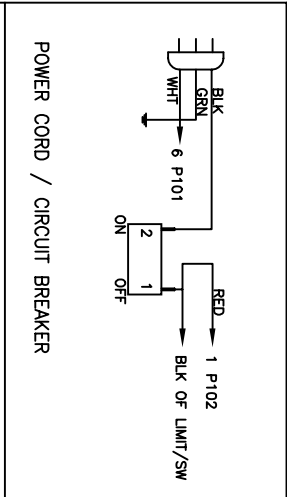

DWG. NO. : 6292

0800-80166

PLEASE NOTE OVERLAP BETWEEN PAGES!

TYPE 140 SERVO DRIVE

7-02

PLEASE NOTE OVERLAP BETWEEN PAGES!

PLEASE NOTE OVERLAP BETWEEN PAGES!