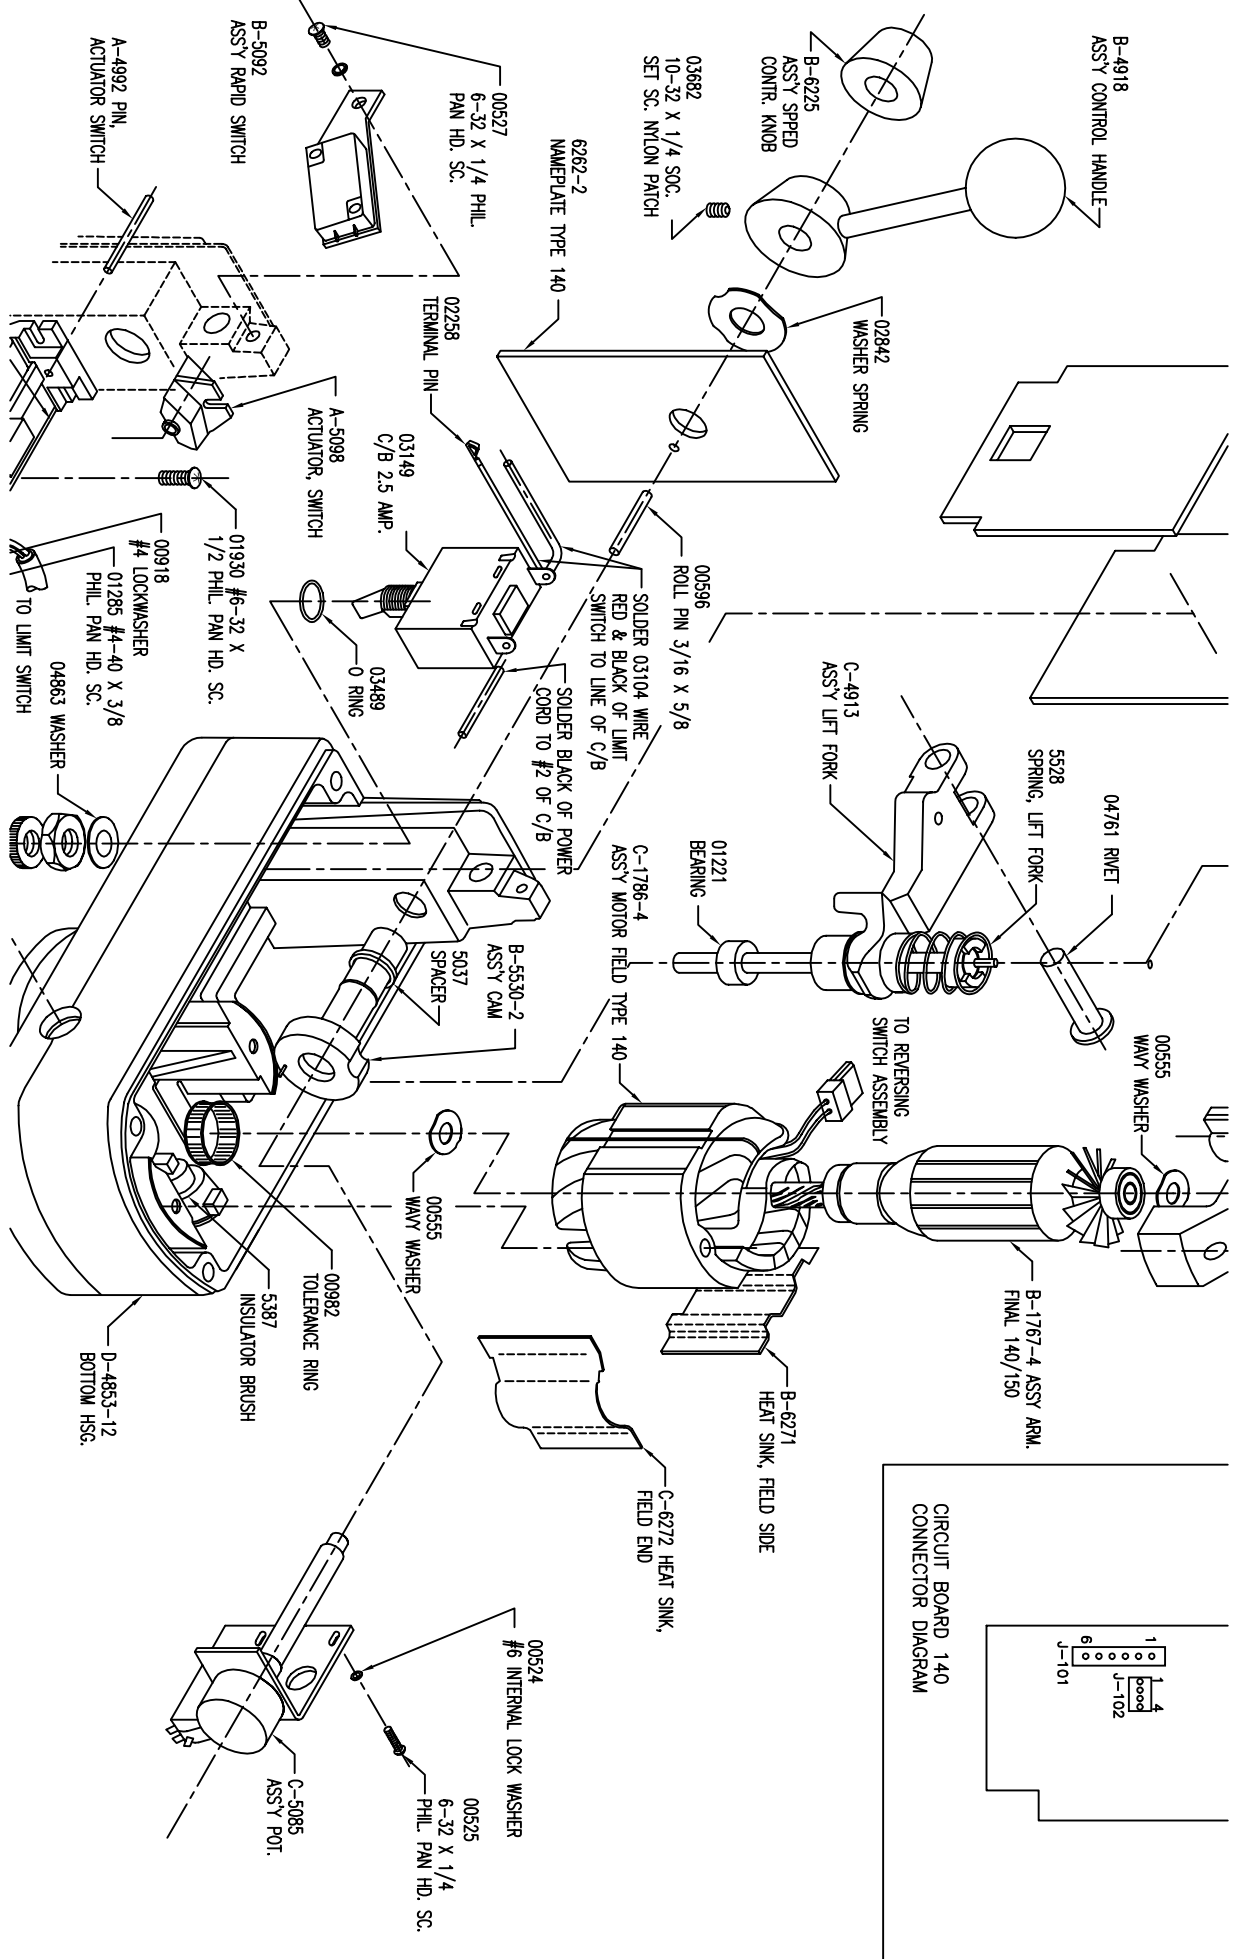

DWG. NO. : 6292

0800-80166

PLEASE NOTE OVERLAP BETWEEN PAGES!

TYPE 140 SERVO DRIVE

7-02

PLEASE NOTE OVERLAP BETWEEN PAGES!

PLEASE NOTE OVERLAP BETWEEN PAGES!